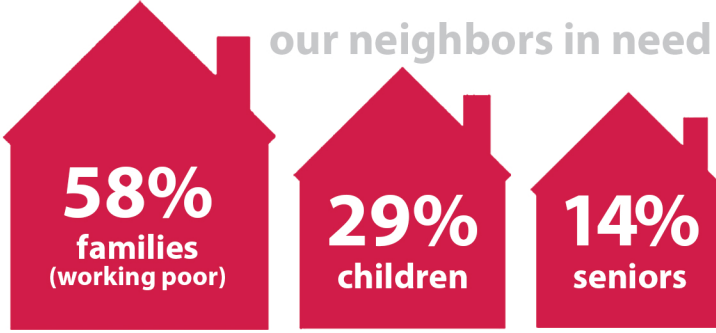

MEMBER OF FEEDING AMERICA MEMBER OF FEEDING PENNSYLVANIA

two locations, one mission:
fighting hunger, improving lives,
strengthening communities

in 27 counties we serve over
152,000
neighbors in need
EACH MONTH

1 in 9 Central Pennsylvanians struggle with hunger
1 in 6.5 children are hungry

nearly
190,000
KIDS SERVED
through Youth Program

nearly
55,000
ElderShare
senior
boxes
distributed

nearly
13,000
individuals
served by
MilitaryShare

Volunteers donated over
84,000
hours in support
of our mission

124
Fresh Express
Sites in 24 counties

97% of all donations go to acquiring and distributing food

provided nearly
50 million
meals through partnerships
with more than
1,300
partner agencies
and programs